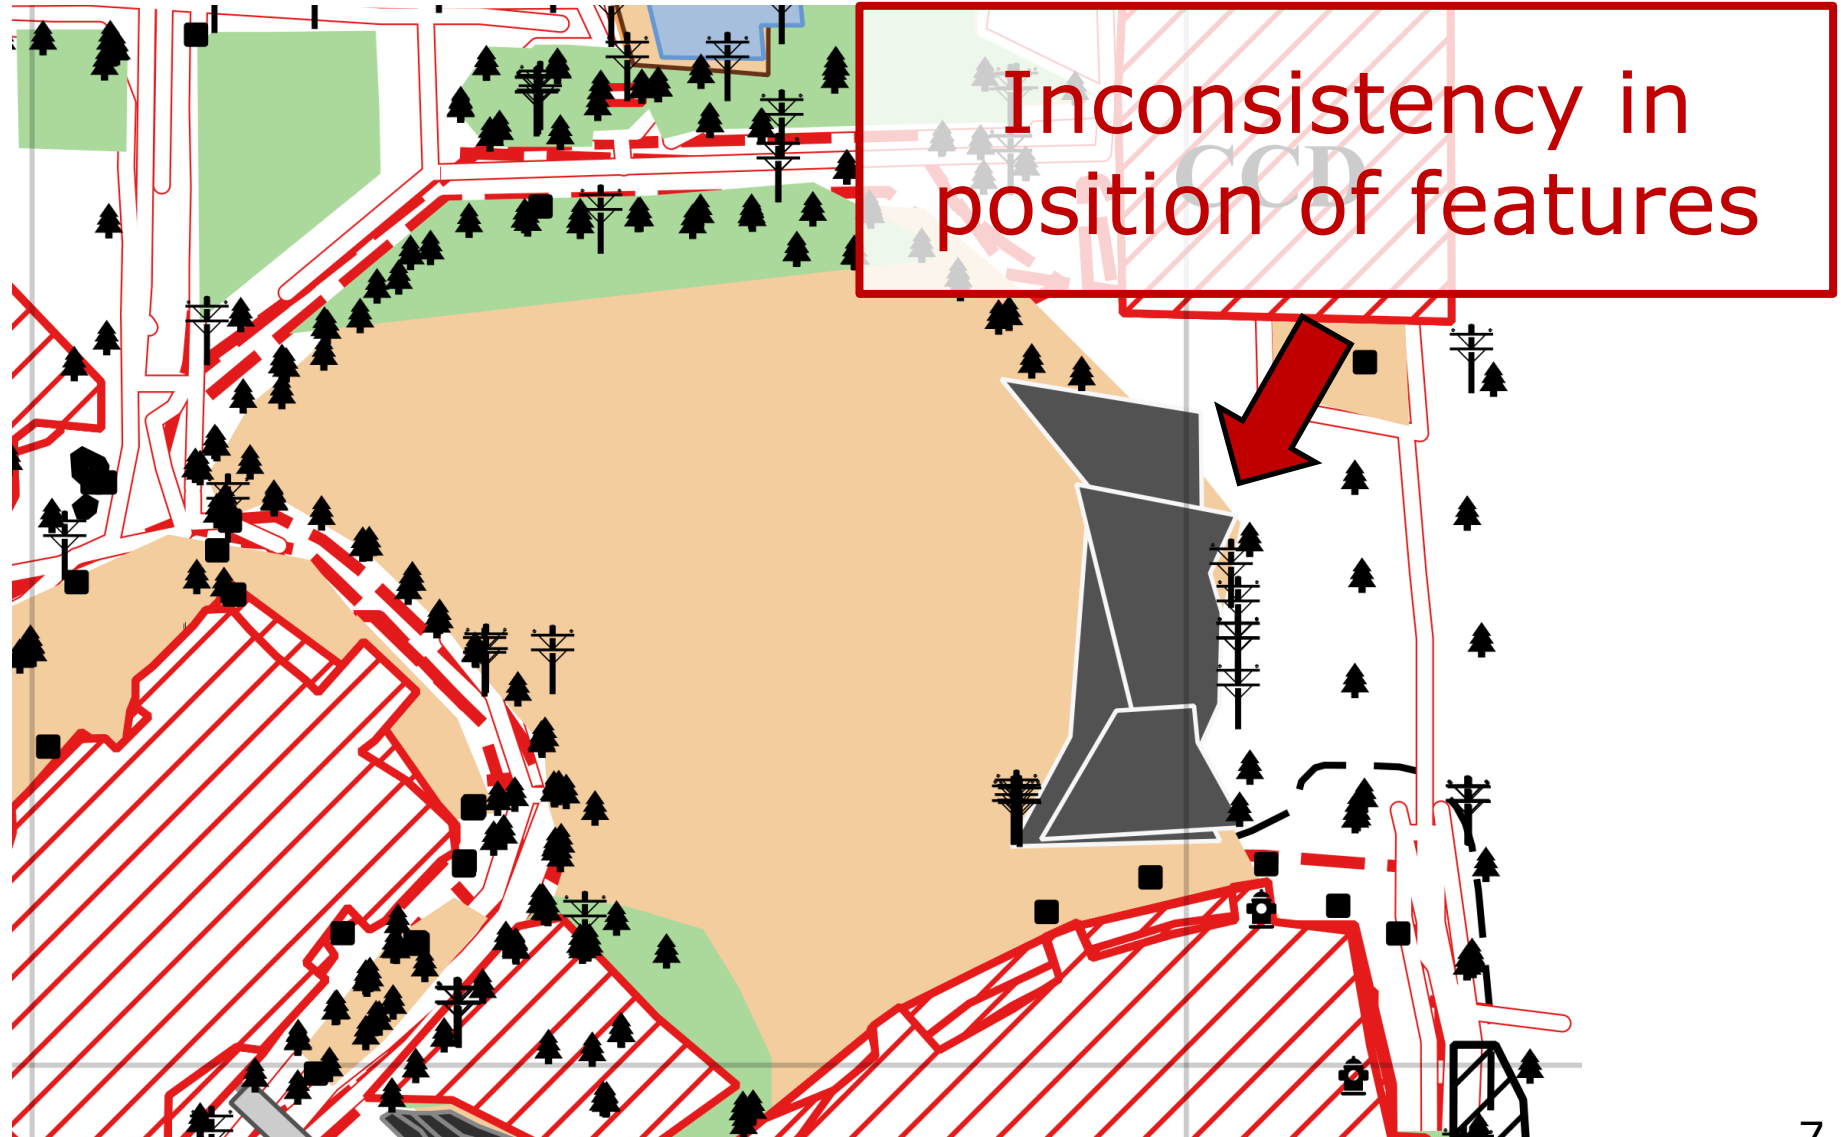

CE331 PRINCIPLES OF GEOINFORMATICS

CONSOLIDATED MAP OF ACADEMIC AREA

Aman Kumar Singh

Joining maps together ...

Note: This map is a consolidated representation of the academic area at IIT Kanpur, compiled from shapefiles prepared by CE331 student groups. It is compiled by Aman Kumar Singh (BT-MT/CE/2020-25) and the purpose is to highlight the discrepancies in overlapping regions from different group surveys.

Discrepancies in the Map

Discrepancies in the Map

Buildings are not overlapping with each other

Discrepancies in the Map

Buildings are not overlapping with each other

Discrepancies in the Map

Discrepancies in the Map