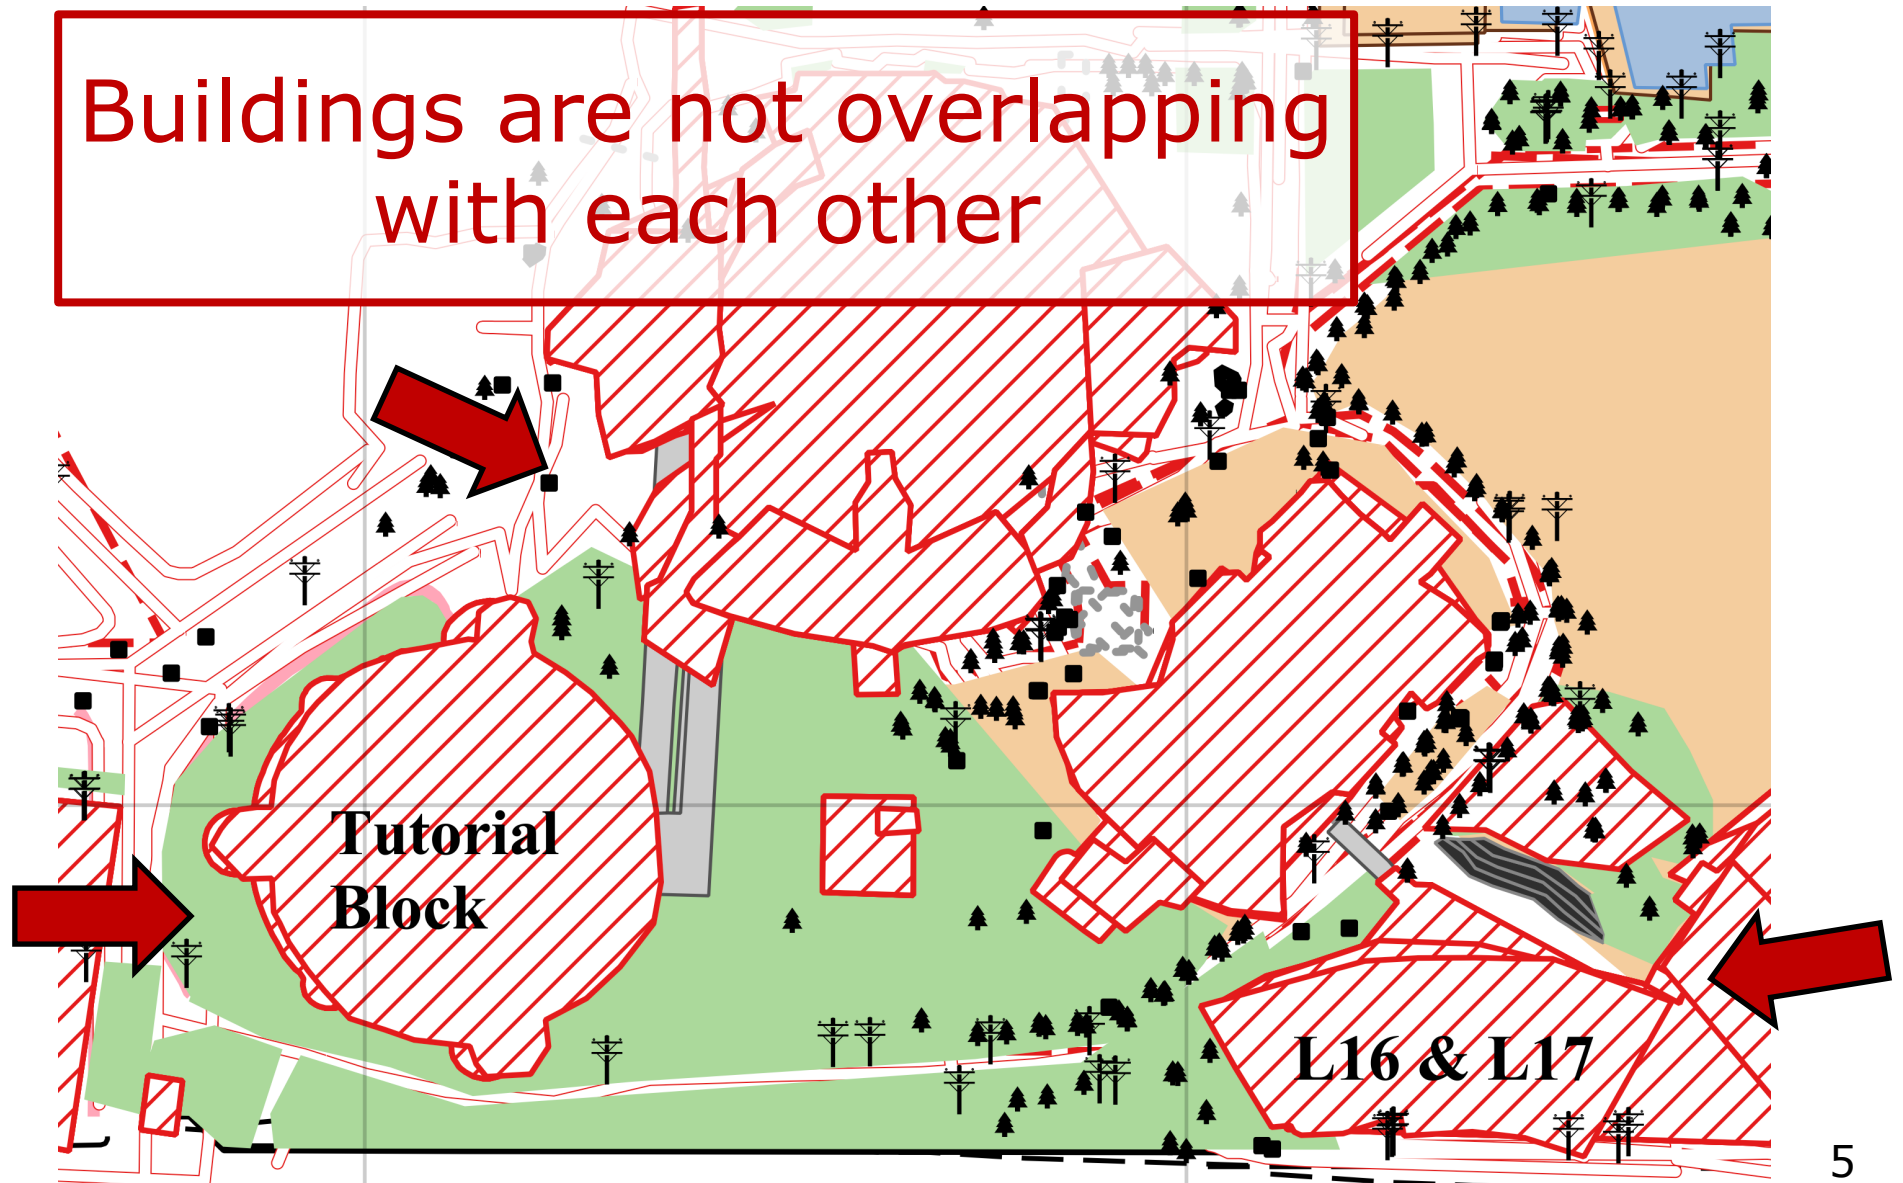

CE331 PRINCIPLES OF GEOINFORMATICS

CONSOLIDATED MAP OF ACADEMIC AREA

Aman Kumar Singh

Joining maps together ...

Note: This map is a consolidated representation of the academic area at IIT Kanpur, compiled from shapefiles prepared by CE331 student groups. It is compiled by Aman Kumar Singh (BT-MT/CE/2020-25) and the purpose is to highlight the discrepancies in overlapping regions from different group surveys.

Discrepancies in the Map

Discrepancies in the Map

Buildings are not overlapping with each other

Discrepancies in the Map

Buildings are not overlapping with each other

Discrepancies in the Map

Discrepancies in the Map