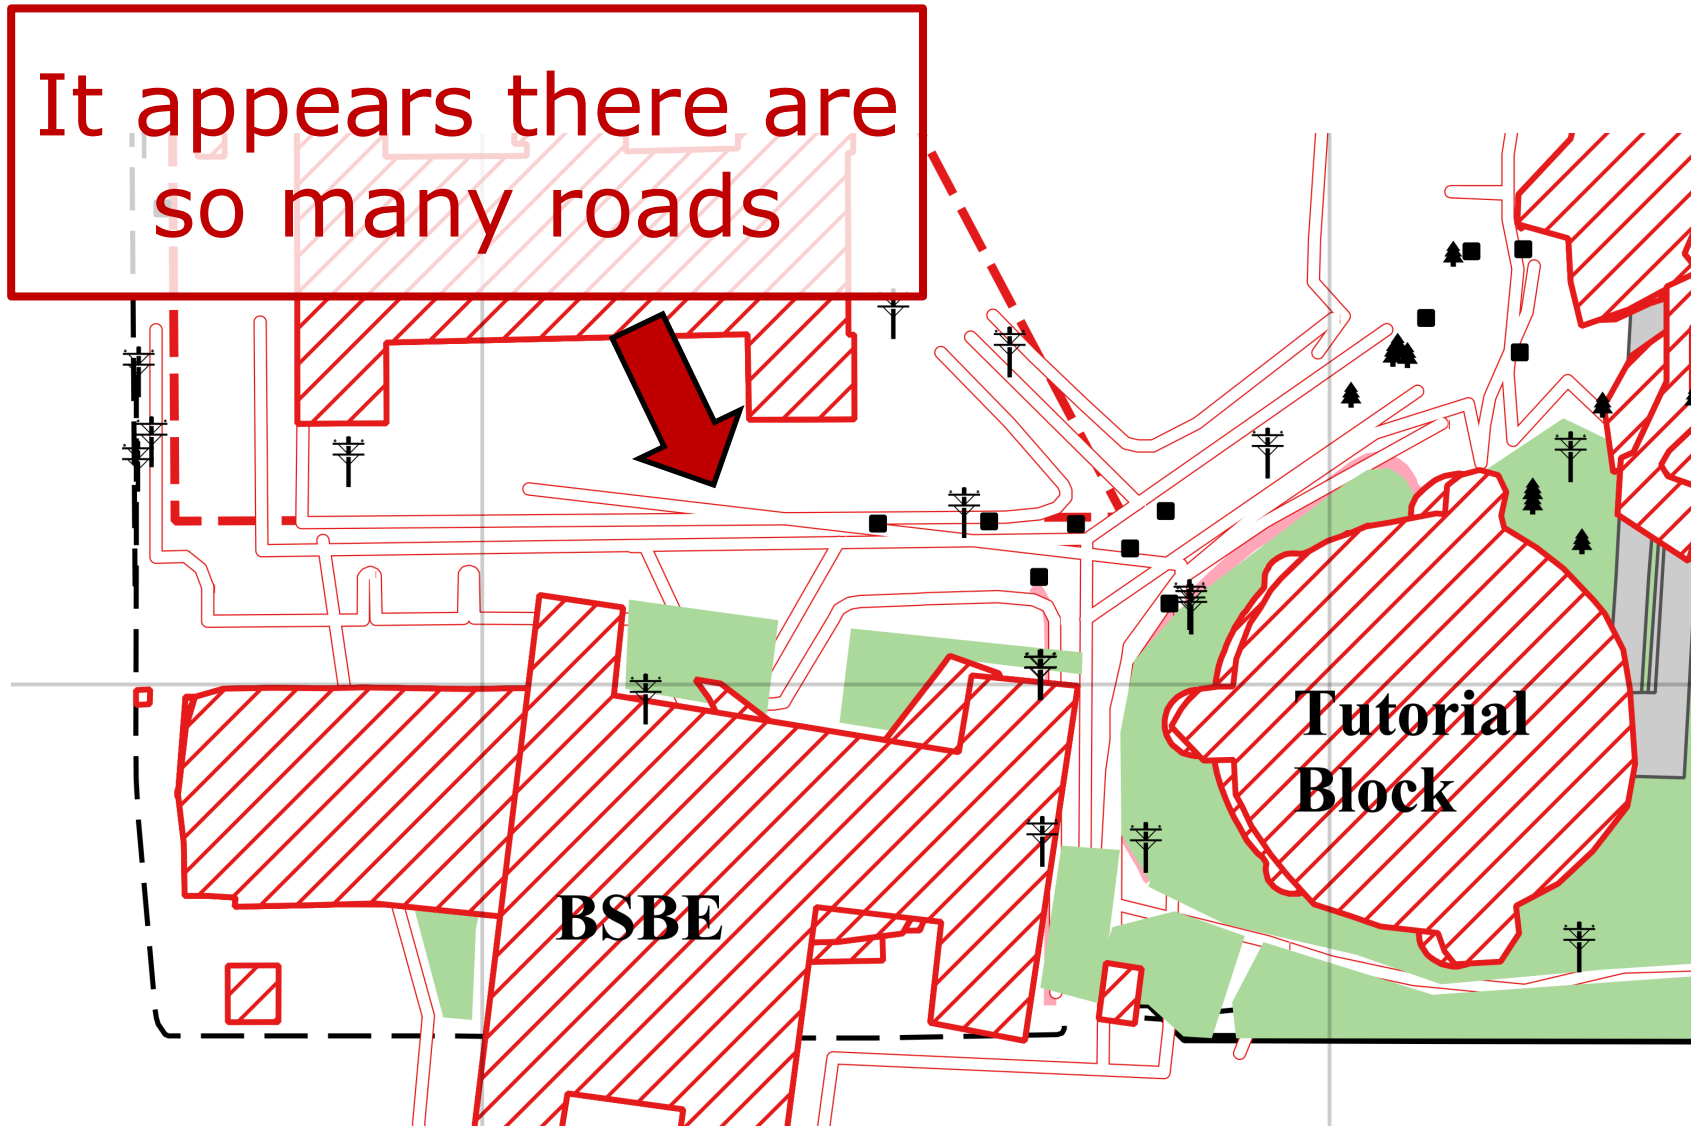

CE331 PRINCIPLES OF GEOINFORMATICS

CONSOLIDATED MAP OF ACADEMIC AREA

Aman Kumar Singh

Joining maps together ...

Note: This map is a consolidated representation of the academic area at IIT Kanpur, compiled from shapefiles prepared by CE331 student groups. It is compiled by Aman Kumar Singh (BT-MT/CE/2020-25) and the purpose is to highlight the discrepancies in overlapping regions from different group surveys.

Discrepancies in the Map

Discrepancies in the Map

Buildings are not overlapping with each other

Discrepancies in the Map

Buildings are not overlapping with each other

Discrepancies in the Map

Discrepancies in the Map