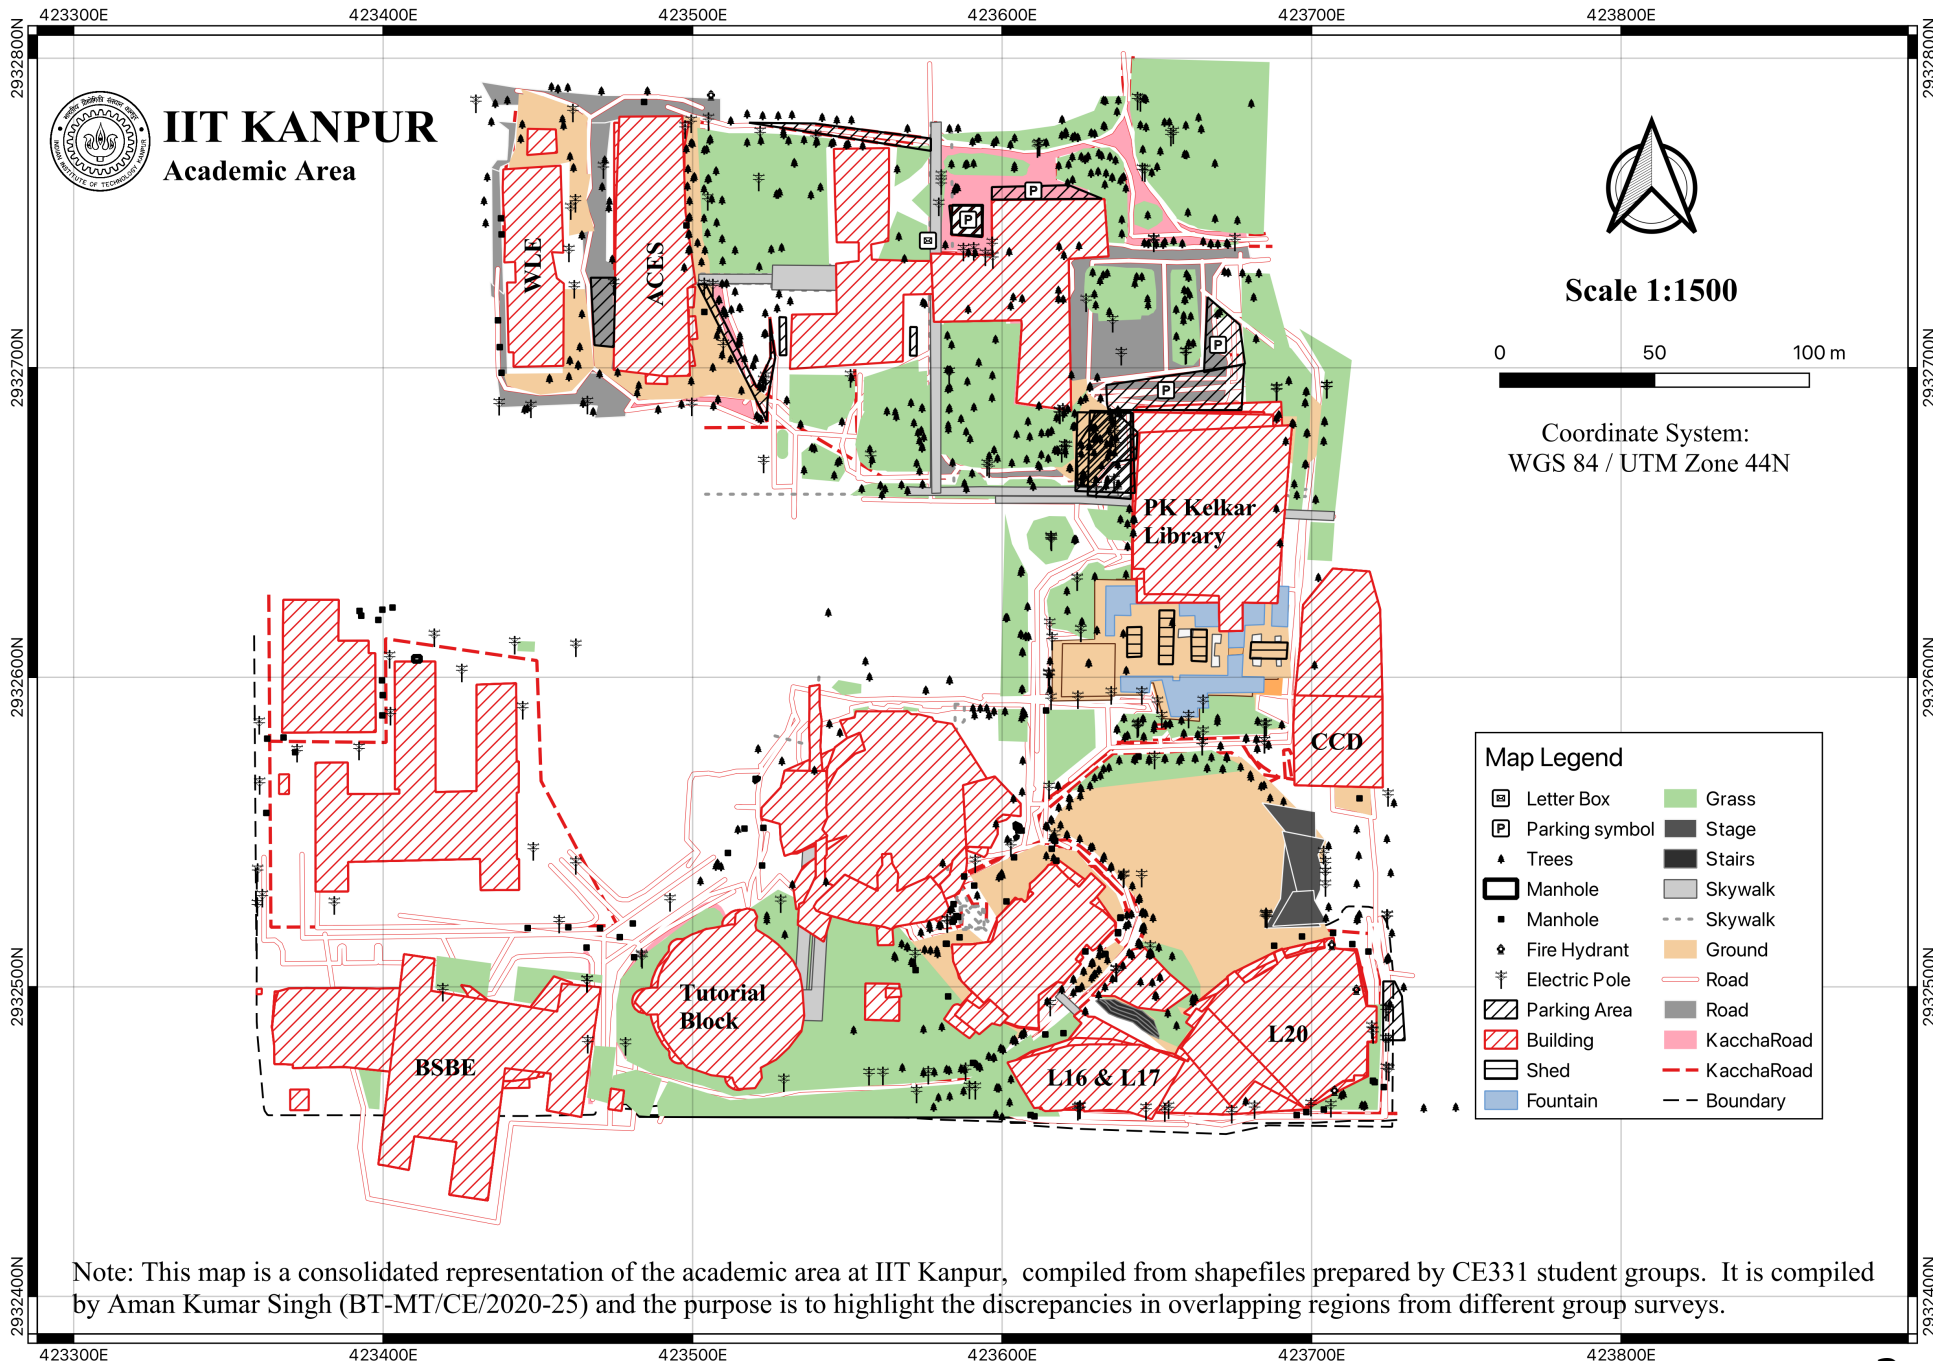

CE331 PRINCIPLES OF GEOINFORMATICS

CONSOLIDATED MAP OF ACADEMIC AREA

Aman Kumar Singh

Joining maps together ...

Note: This map is a consolidated representation of the academic area at IIT Kanpur, compiled from shapefiles prepared by CE331 student groups. It is compiled by Aman Kumar Singh (BT-MT/CE/2020-25) and the purpose is to highlight the discrepancies in overlapping regions from different group surveys.

Discrepancies in the Map

Discrepancies in the Map

Buildings are not overlapping with each other

Discrepancies in the Map

Buildings are not overlapping with each other

Discrepancies in the Map

Discrepancies in the Map