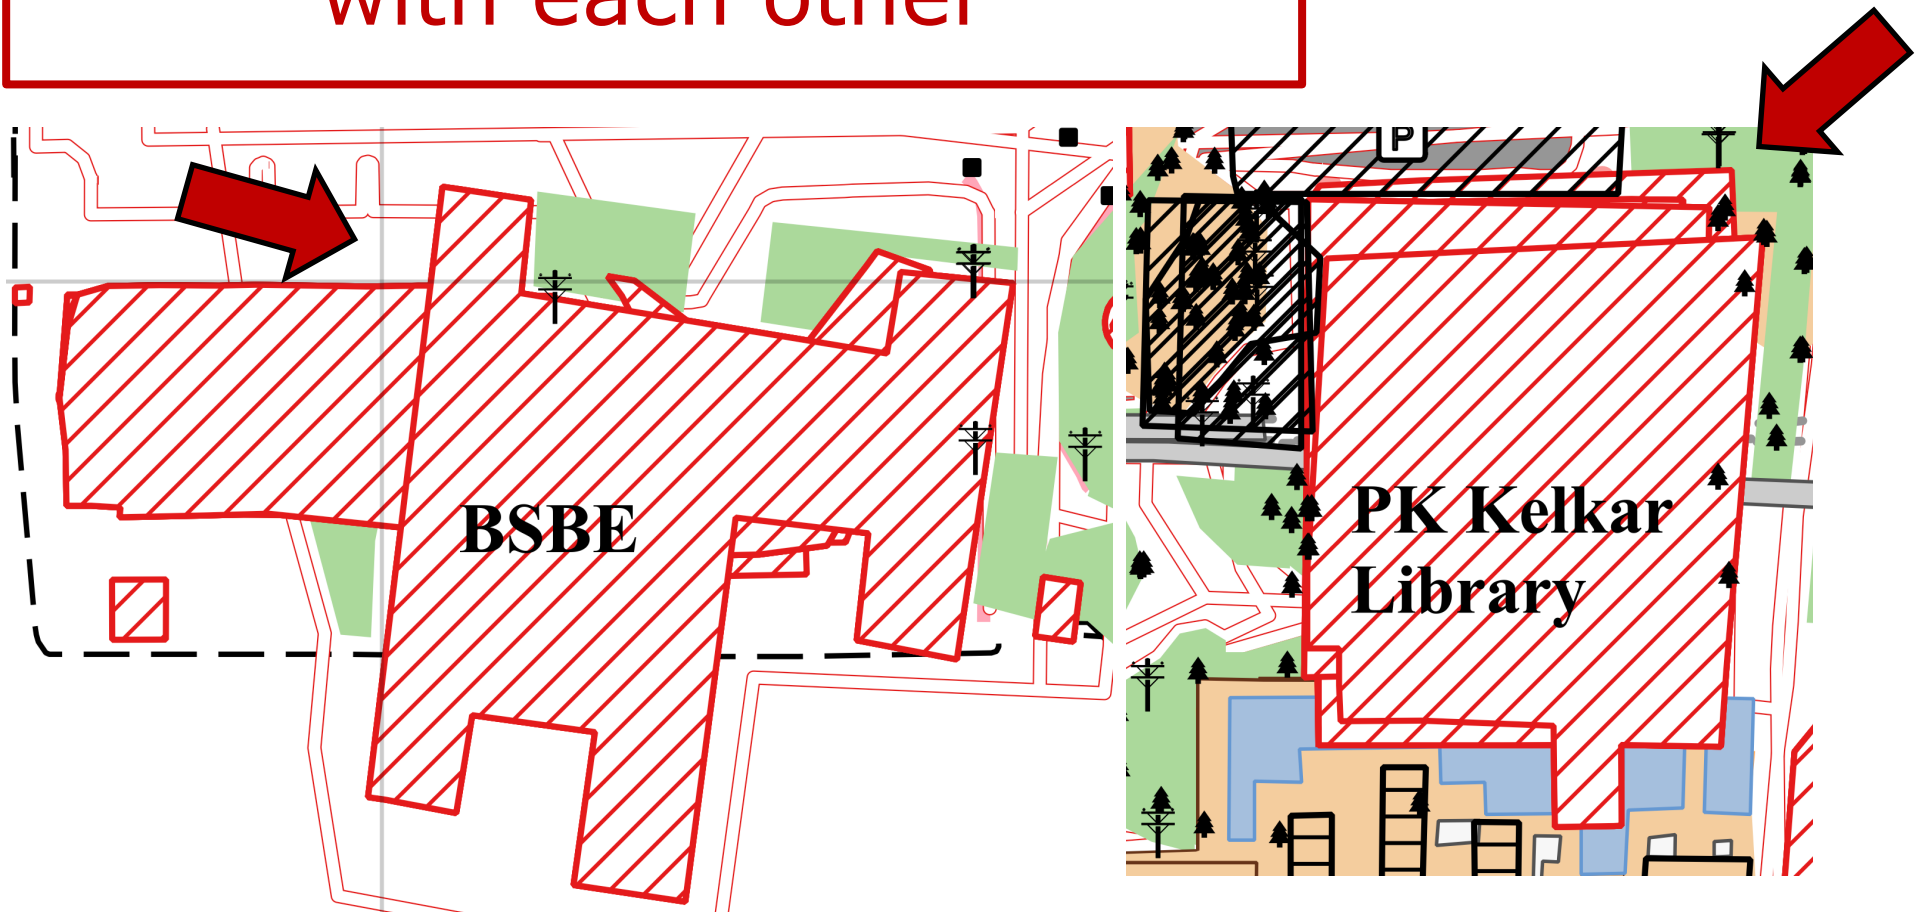

CE331 PRINCIPLES OF GEOINFORMATICS

CONSOLIDATED MAP OF ACADEMIC AREA

Aman Kumar Singh

Joining maps together ...

Note: This map is a consolidated representation of the academic area at IIT Kanpur, compiled from shapefiles prepared by CE331 student groups. It is compiled by Aman Kumar Singh (BT-MT/CE/2020-25) and the purpose is to highlight the discrepancies in overlapping regions from different group surveys.

Discrepancies in the Map

Discrepancies in the Map

Buildings are not overlapping with each other

Discrepancies in the Map

Buildings are not overlapping with each other

Discrepancies in the Map

Discrepancies in the Map